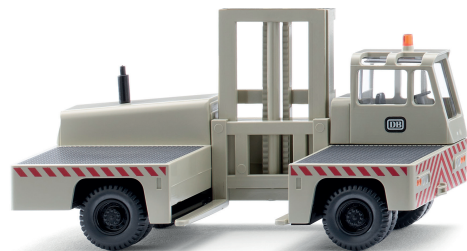

NEW ITEMS MARCH 2024

0092 48 Caravan (Wilk)
The top-of-the-line model with an air of luxury
1964-73

0797 42 VW T1 camper van
The "Bulli" legend headed for the camping grounds
1963-67

0107 01 Land Rover pick-up
Version with extended wheelbase
1954-58

0895 06 Flatbed tipper (MB LAK 710)
Short hood for road maintenance departments
1959-67

0780 07 Tanker truck (MAN)
Aurepa - a big name from the past
1969-94

1150 02 Carport
So that cars have a roof over their heads
1952-66

0667 02 Sideloader
Container handling on secondary routes
1968-77

SALE | Models from the existing range

0389 60 Fendt Katana 65 with grass pick-up

0488 01 Flatbed lorry (Krupp 806)

0806 36 Lloyd Alexander TS

0864 35 Police - prisoner transp. Vehicle (Opel Blitz)