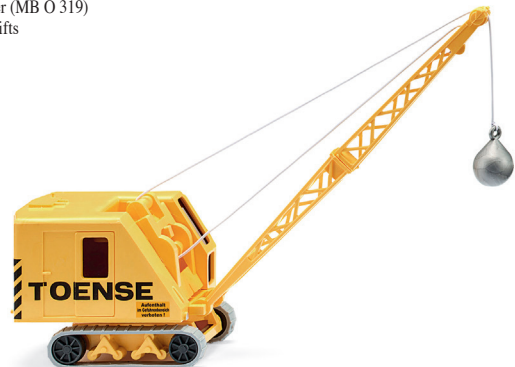

NEW ITEMS DECEMBER 2023

0035 14 VW New Beetle
Leopard look to mark the 25th anniversary
1998-2010

0141 02 MB 200/8
Lavish Benz was called the Dash Eight
1968-73

0140 40 MB 350 SL
SL modern classic as a hardtop version
1971-89

0156 04 MB 600
The "Grand Benz" celebrates its 60th birthday
1963-81

0260 05 Panorama bus with trailer (MB O 319)
For Father Christmas, angels & gifts
1955-68

0630 02 Crane truck (Henschel Bimot)
Henschel legend as a rescue service vehicle
1951