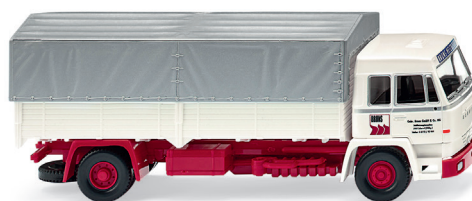

NEW ITEMS DECEMBER 2023

0035 14 VW New Beetle
Leopard look to mark the 25th anniversary
1998-2010

0141 02 MB 200/8
Lavish Benz was called the Dash Eight
1968-73

0140 40 MB 350 SL
SL modern classic as a hardtop version
1971-89

0661 48 Crawler crane (Krupp Ardel)
Early years of crane rentals
1959-65

0018 27 Accessory pack – 20' containers
Logistic boxes for container semi-trailers
1970-85

NEW ITEMS DECEMBER 2023

0915 04 Two cars and a box van – N-gauge 1:160
The seventies on a small scale
1973-77

0818 05 MG A Roadster
British racing classic with luggage
1955-62

0828 04 BMW 328
Historical touring sports car
1937-39

0045 04 VW Golf II
Second Golf generation debuted 40 years ago
1983-92

0110 48 Opel Kapitän '51
Post-war limousine from Rüsselsheim
1951-53

0870 07 Municipal Unimog U 411
The road maintenance worker's favourite
1950-51

0385 96 MB Trac
All-purpose tractor flaunting the star
1975-80

0352 03 Flatbed truck (Opel Blitz)
New tarp for the long hood
1952-60