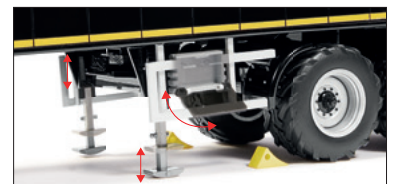

# NEW ITEMS DECEMBER 2022

0776 54 Kotte garant tank semi trailer (TSA) 30.000

0776 55 Kotte garant tank semi trailer (TSA) 30.000

0776 56 Kotte garant tank semi trailer (TSA) 30.000

0776 57 Krampe Conveyor belt trailer SB II 30/1070