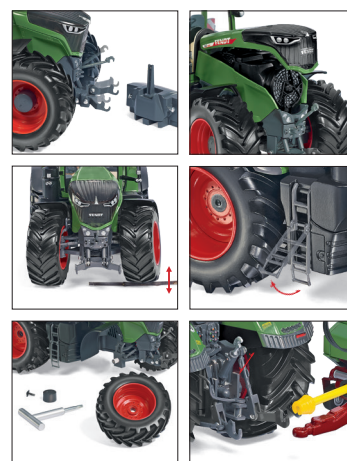

# NEW ITEMS FEBRUARY 2020

METAL  
+  
PLASTIC PARTS  
1 cm 2  
1:32

0778 49 John Deere 9620RX  
The powerful crawler-type tractor

METAL  
+  
PLASTIC PARTS  
1 cm 2  
1:32

0778 33 Claas wheel loader Torion 1812  
Torion moves mountains

# NEW ITEMS FEBRUARY 2020

METAL  
+  
PLASTIC PARTS  
1 cm 2  
1:32

0778 47 Fendt 942 Vario  
The new large Fendt tractor

METAL  
+  
PLASTIC PARTS  
1 cm 2  
1:32

0778 39 Claas Axion 930  
Class half-track tractor with full suspension