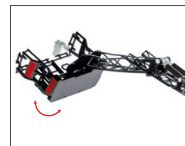

0778 61 Case IH 1455 XL
Modern classic produced in Düsseldorf

NEW ITEMS DECEMBER 2021

METAL
+
PLASTIC PARTS
1 cm 2
1:43

0431 03 Firebrigade – Rosenbauer DL L32A-XS 3.0 (MB Atego)
Highly advanced turntable ladder with authentic functionality