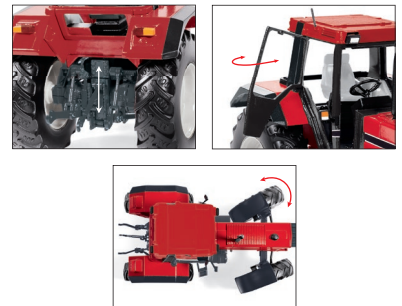

NEW ITEMS DECEMBER 2021

METAL
+
PLASTIC PARTS
1 cm 2
1:32

METAL
+
PLASTIC PARTS
1 cm 2
1:32

METAL
+
PLASTIC PARTS
1 cm 2
1:32